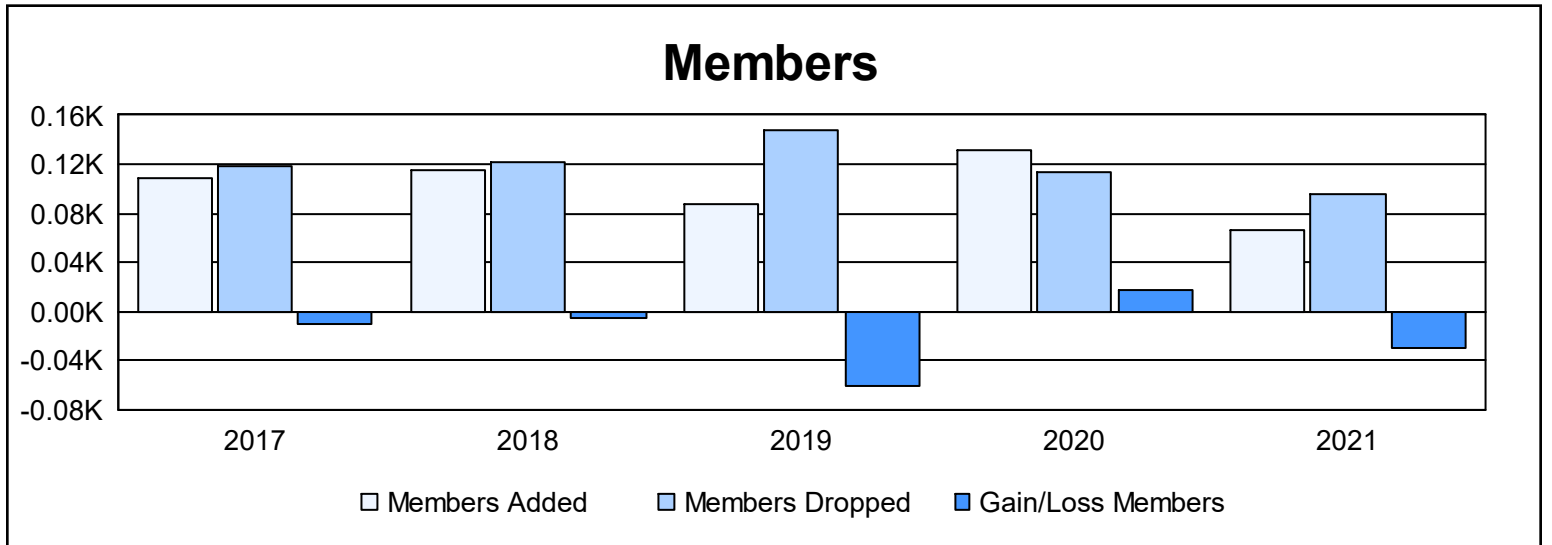

Year	New Clubs	Dropped Clubs	Gain/ Loss Clubs	New Members	Charter Members	Reinstate Members	Transfer Members	Total Member Added	Total Members Dropped	Gain/ Loss Members
2016-2017	0	0	0	100	0	5	3	108	119	-11
2017-2018	0	0	0	110	0	1	4	115	121	-6
2018-2019	0	0	0	80	0	2	5	87	148	-61
2019-2020	0	0	0	125	0	1	5	131	114	17
2020-2021	0	0	0	55	0	5	6	66	96	-30
<b>Average</b>	<b>0</b>	<b>0</b>	<b>0</b>	<b>94</b>	<b>0</b>	<b>3</b>	<b>5</b>	<b>101</b>	<b>120</b>	<b>-18</b>

### Membership Composition June 2021 Cumulative