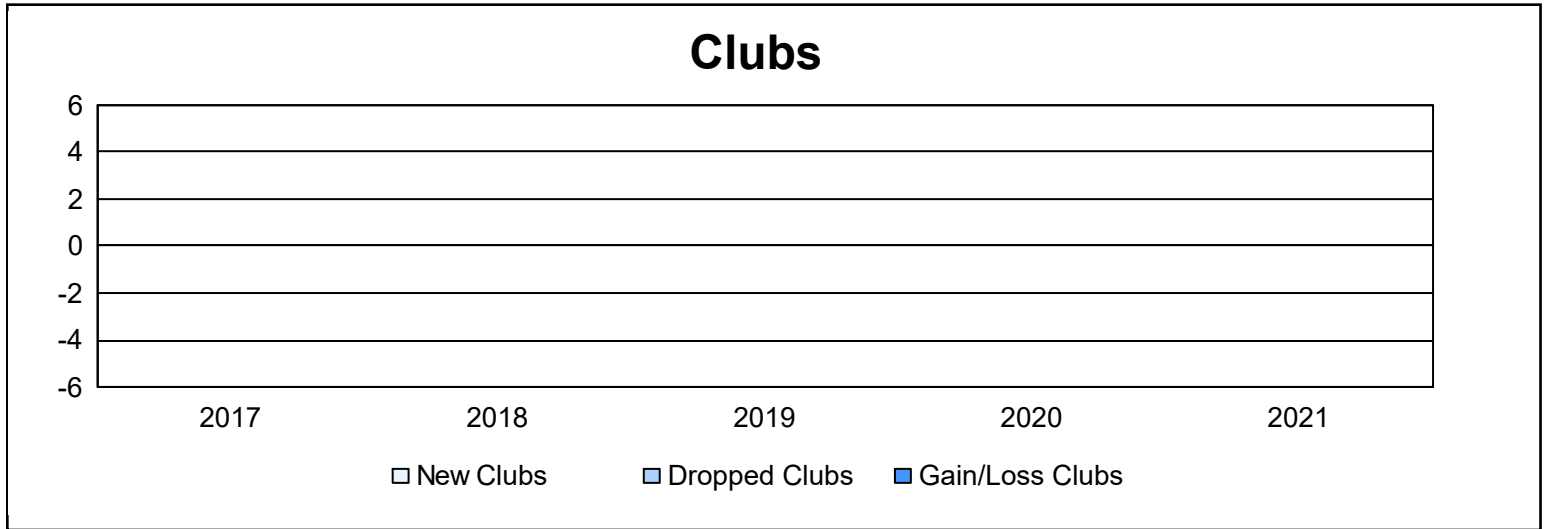

Year	New Clubs	Dropped Clubs	Gain/ Loss Clubs	New Members	Charter Members	Reinstate Members	Transfer Members	Total Member Added	Total Members Dropped	Gain/ Loss Members
2016-2017	0	0	0	100	0	5	3	108	119	-11
2017-2018	0	0	0	110	0	1	4	115	121	-6
2018-2019	0	0	0	80	0	2	5	87	148	-61
2019-2020	0	0	0	125	0	1	5	131	114	17
2020-2021	0	0	0	55	0	5	6	66	96	-30
<b>Average</b>	<b>0</b>	<b>0</b>	<b>0</b>	<b>94</b>	<b>0</b>	<b>3</b>	<b>5</b>	<b>101</b>	<b>120</b>	<b>-18</b>

### Membership Composition June 2021 Cumulative